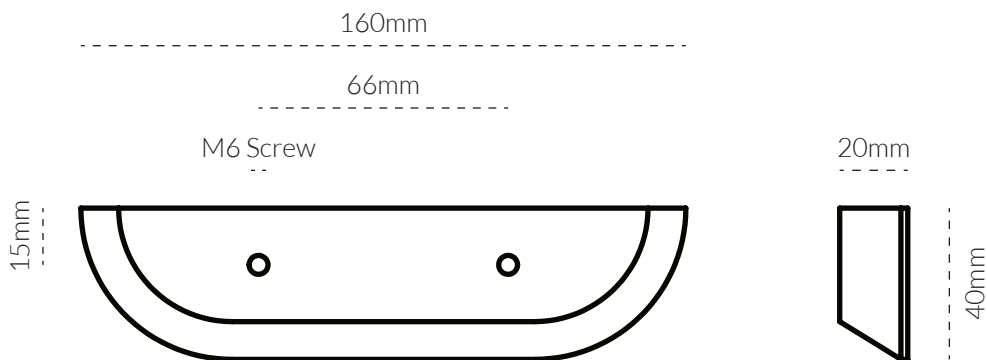

## DOT MARBLE SMALL 160MM

TECH SPEC

### SPECIFICATIONS

FINISH	SKU	FIXINGS ALSO INCLUDED
 Black Marble	<b>DOT-BLK-160</b>	- 4x M6 * 25mm Hex Screw - 4x M6 * 40mm Hex Screw 
 Carrara Marble	<b>DOT-CARR-160</b>	
 Tundra Grey	<b>DOT-TUND-160</b>	
 Callacatta Viola	<b>DOT-VIO-160</b>	
 Travertine	<b>DOT-TRAV-160</b>	